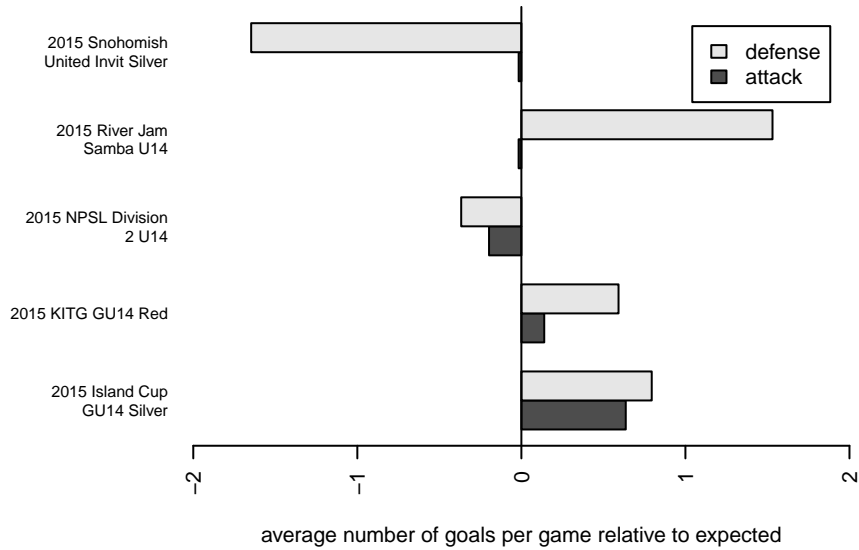

Tracyton Silver G01

Tracyton SC
 Tracyton, WA
 G01 total strength=730
 attack=0.91 defense=0.68
 fall league = NPSL Div 2 U14

alt names used:

Venues played:
 2015 Snohomish United Invit Silver
 2015 KITG GU14 Red
 2015 River Jam Samba U14
 2015 Island Cup GU14 Silver
 2015 NPSL Division 2 U14

**attack and defense variance (black dot)
relative to other teams
and top 10 in region**

**attack and defense rating
relative to others at age
and all opponents in last 13 months**

Performance relative to 13 month average