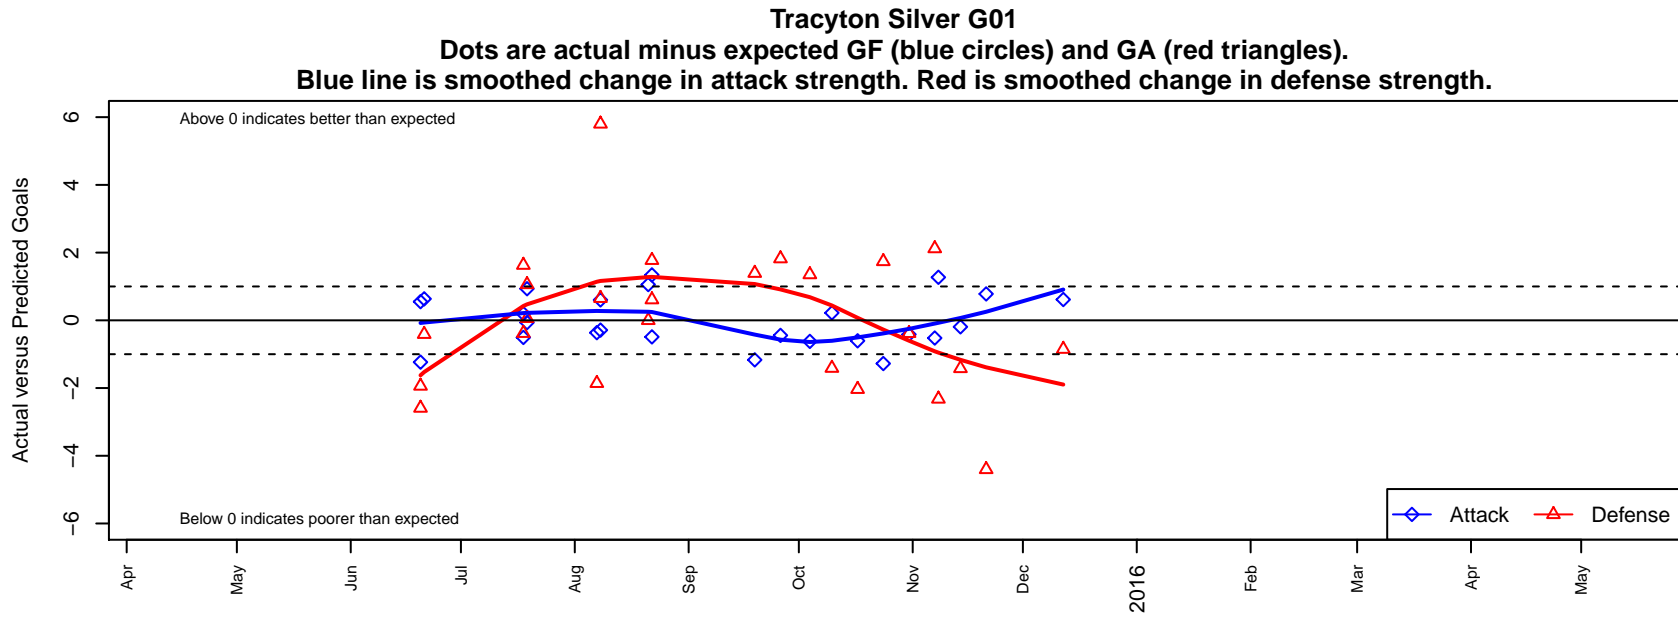

Tracyton Silver G01

Tracyton SC
 Tracyton, WA
 G01 total strength=730
 attack=0.91 defense=0.68
 fall league = NPSL Div 2 U14

alt names used:

Venues played:
 2015 Snohomish United Invit Silver
 2015 KITG GU14 Red
 2015 River Jam Samba U14
 2015 Island Cup GU14 Silver
 2015 NPSL Division 2 U14

**attack and defense variance (black dot)
relative to other teams
and top 10 in region**

**attack and defense rating
relative to others at age
and all opponents in last 13 months**

Performance relative to 13 month average